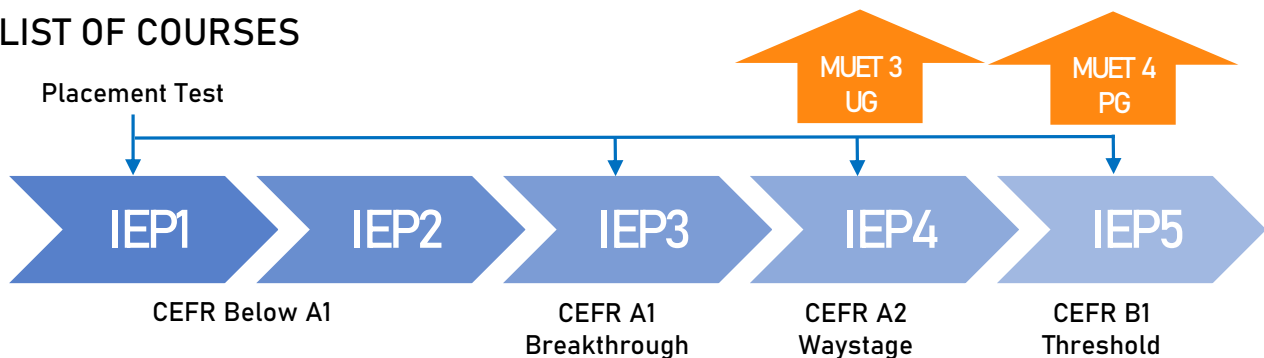

Intensive English Program

WHAT IS IEP?

The IEP is a program to equip both the undergraduates and postgraduates students of UKM with all the necessary English language skills in order for them to achieve academic success at the university. It is a fast-track course that provides opportunities for students to enhance their mastery of the English language in a more efficient and effective ways.

Adopt face-to-face and online teaching

Ready to prepare for MUET/IELTS

Utilizes CEFR as guidelines

IEP QUICK FACTS

Size of class

Duration of class

Hours of class

Extra class

LIST OF COURSES

TUTION FEES

Registration RM 1,450	Undergraduate RM 10,000 4 classes	Postgraduate RM 12,500 5 classes	Intensive Class + Exam RM 1,900

CONTACT US

Center for Educational Extension
<http://www.ukm.my/pkp>
marketingpkp@ukm.edu.my

Tel: +603 89215642 / 5898 / 3995
Fax: +603 89251391
Facebook: www.facebook.com/pkpukm