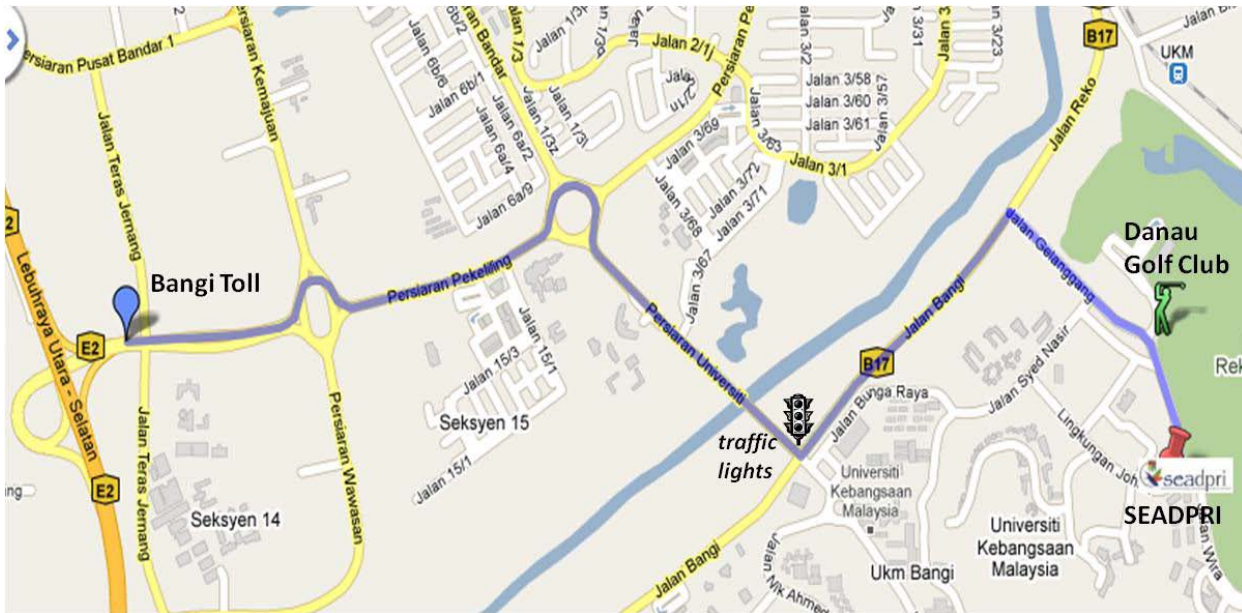

Map to SEADPRI-UKM

GPS coordinates @ 2.929299N, 101.78833E

Google-Maps, navigate your browser to [ONLINE MAP](#)

From Lebuhraya Utara-Selatan, exit at Bangi Toll (4.7 km – about 7 mins to destination)

1. Exit Bangi Toll and head east, go 650m
2. At the **roundabout**, take the **2nd exit** onto Persiaran Pekeliling, go 950m
3. At the second **roundabout**, take the **3rd exit** onto Persiaran Universiti, go 1.2km
4.  Turn **left** at Jalan Bangi /Traffic Light  (**BEFORE** UKM main entrance), go 950m
5.  Take the 1st **right** onto Jalan Gelanggang (passing Danau Golf Club  on left), go 350m
6. Continue **straight** onto Jalan Syed Nasir, go 550 m
7.  **Slight right** at Lingkungan Johan, go 66m
8.  SEADPRI-UKM is at your **left**