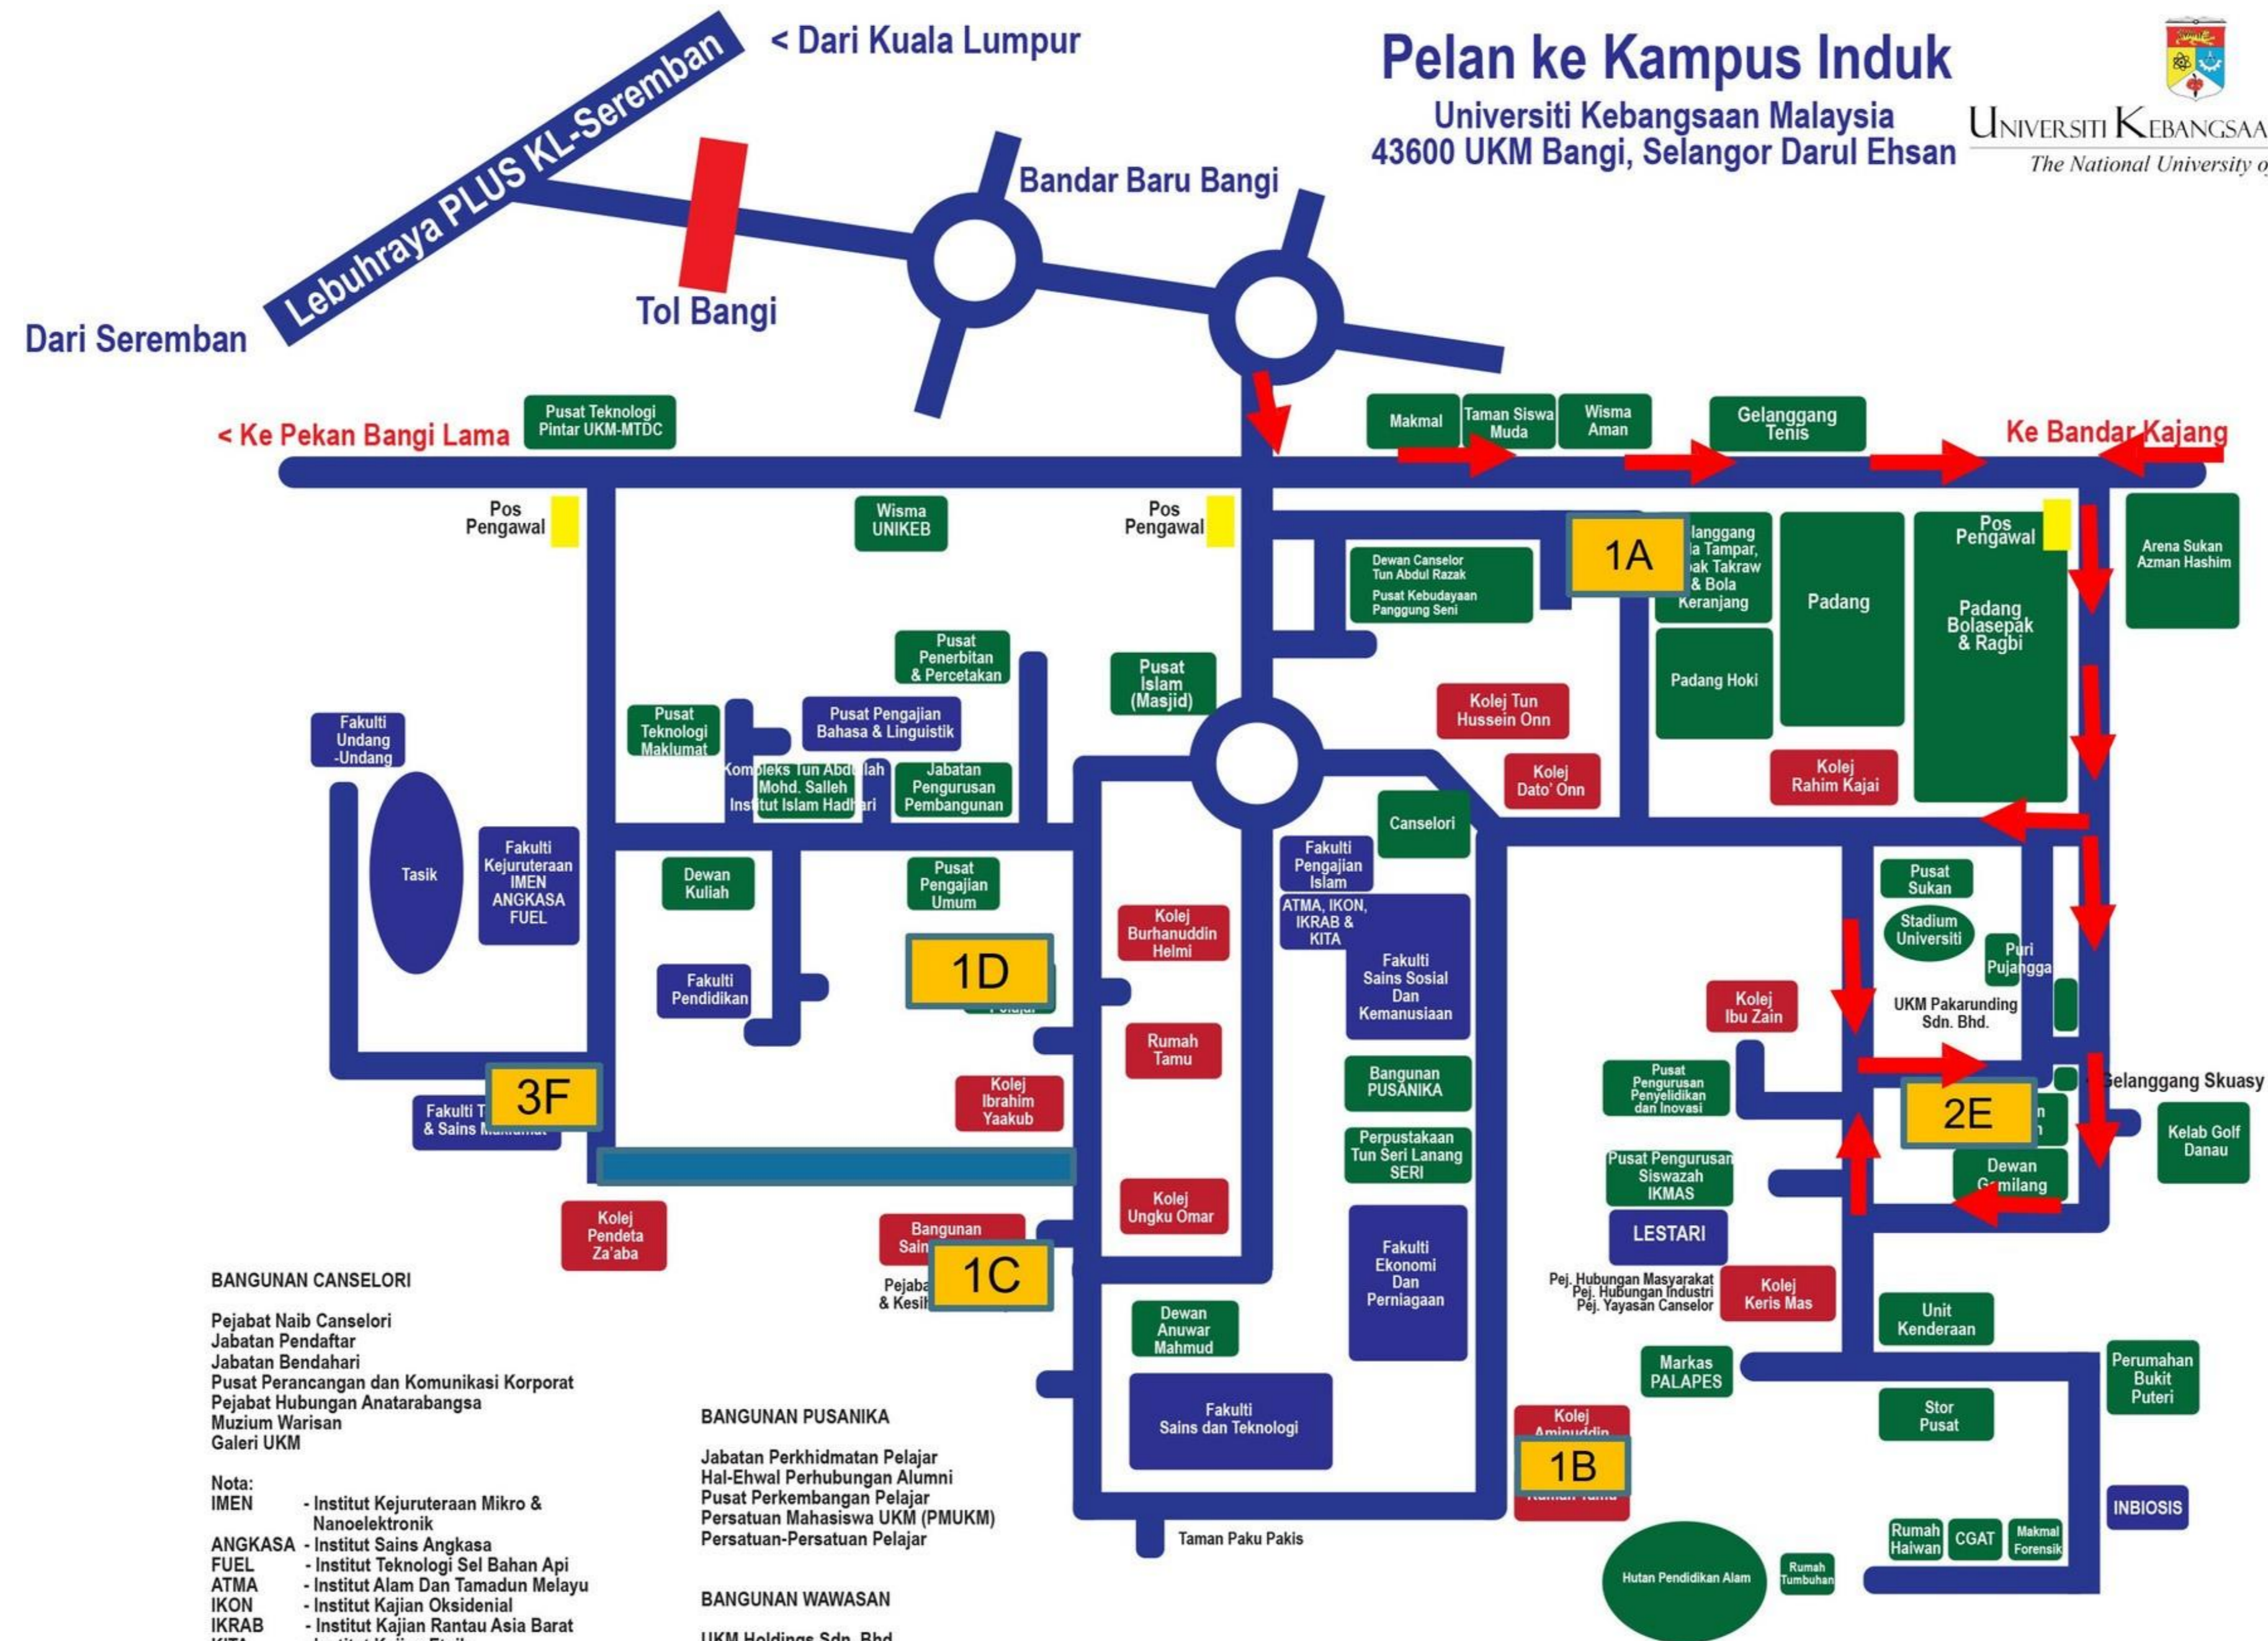

Pelan ke Kampus Induk

Universiti Kebangsaan Malaysia
43600 UKM Bangi, Selangor Darul Ehsan

BANGUNAN CANSELORI

- Pejabat Naib Canselori
- Jabatan Pendaftar
- Jabatan Bendahari
- Pusat Perancangan dan Komunikasi Korporat
- Pejabat Hubungan Antarabangsa
- Muzium Warisan
- Galeri UKM

Nota:

- IMEN - Institut Kejuruteraan Mikro & Nanoelektronik
- ANGKASA - Institut Sains Angkasa
- FUEL - Institut Teknologi Sel Bahan Api
- ATMA - Institut Alam Dan Tamadun Melayu
- IKON - Institut Kajian Oksidensial
- IKRAB - Institut Kajian Rantau Asia Barat
- KITA - Institut Kajian Etnik
- SERI - Institut Penyelidikan Tenaga Suria
- LESTARI - Institut Alam Sekitar dan Pembangunan
- INBIOSIS - Institut Biologi Sistem
- IKMAS - Institut Kajian Malaysia Dan Antarabangsa

BANGUNAN PUSANIKA

- Jabatan Perkhidmatan Pelajar
- Hal-Ehwal Perhubungan Alumni
- Pusat Perkembangan Pelajar
- Persatuan Mahasiswa UKM (PMUKM)
- Persatuan-Persatuan Pelajar

BANGUNAN WAWASAN

- UKM Holdings Sdn. Bhd.
- Pusat Kembangan Pendidikan
- Pusat Pengajian Berterusan
- Unit Latihan Keselamatan Kesihatan & Makanan