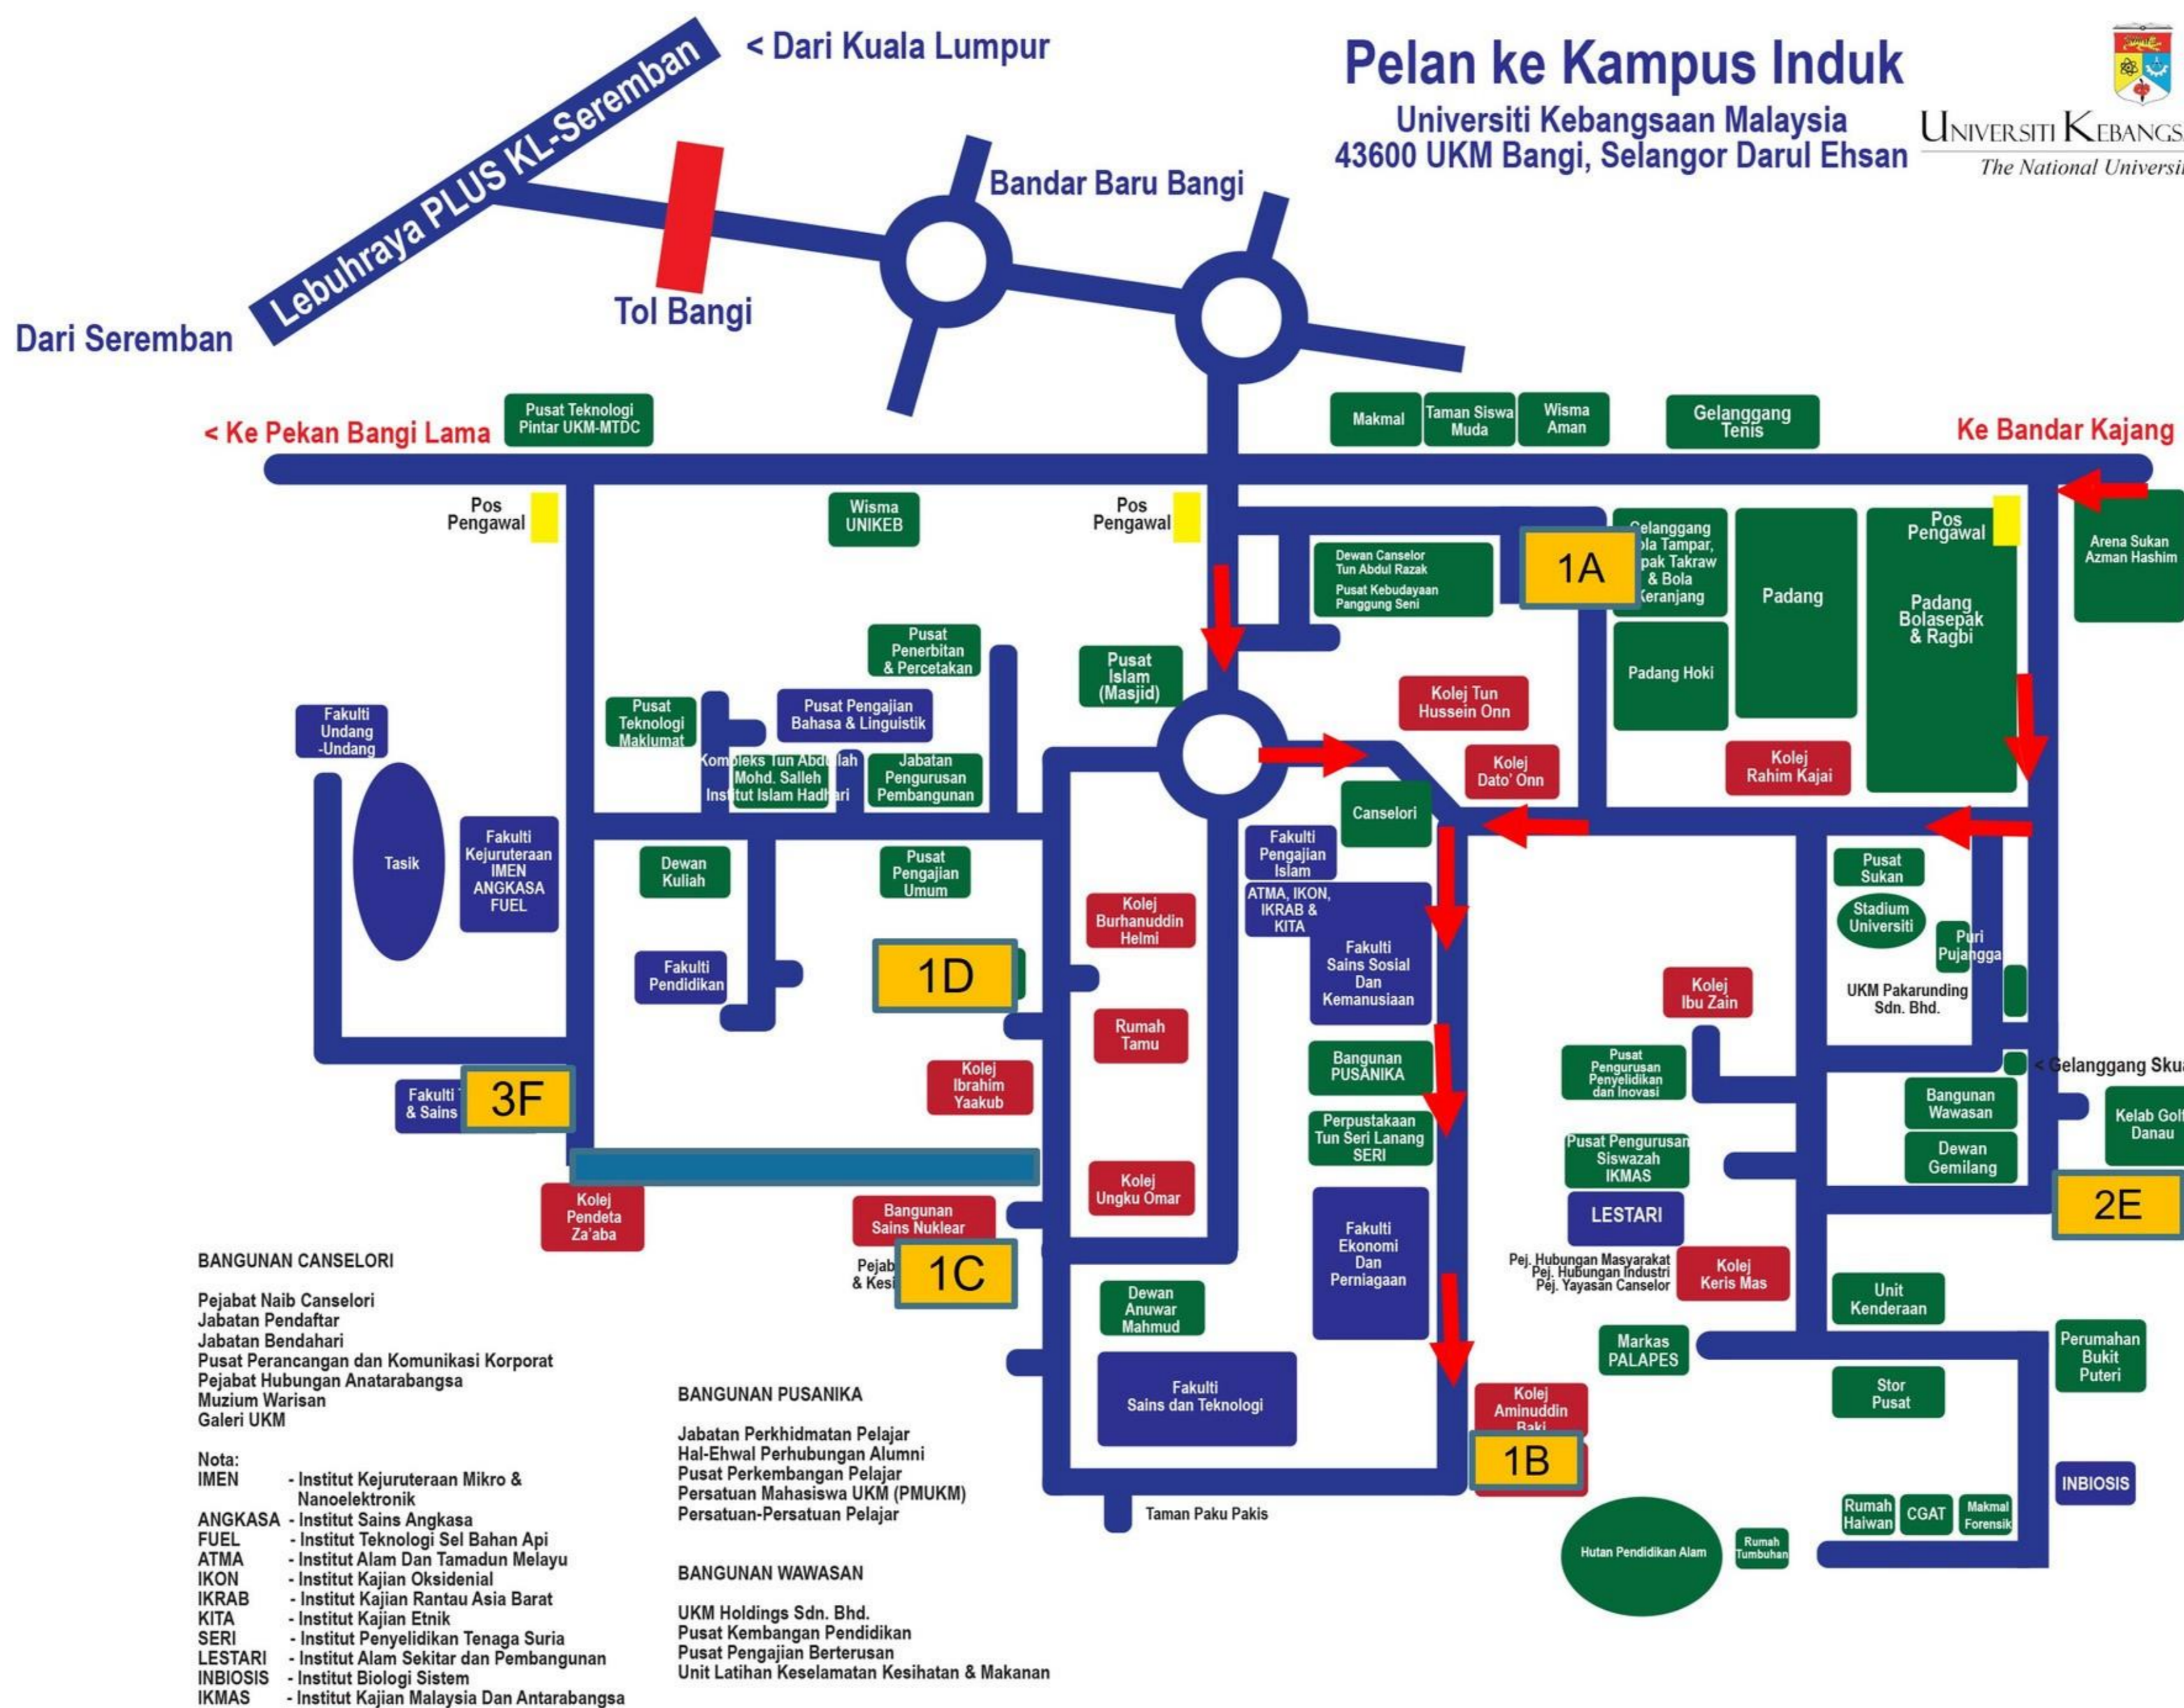

MAP AND VEHICLE LABEL

BANGI CAMPUS

1A

ENTER THROUGH GATE 1
PARKING AT DECTAR/PANGGUNG SENI

BANGI CAMPUS
KOLEJ DATO'ONN/KOLEJ TUN HUSSEIN ONN
VEHICLE STICKER, PLEASE PRINT AND STICK ON THE LEFT SIDE OF THE WINDSHIELD

- Nota:
- IMEN - Institut Kejuruteraan Mikro & Nanoelektronik
 - ANGKASA FUEL - Institut Sains Angkasa
 - ATMA - Institut Teknologi Sel Bahan Api
 - IKON - Institut Alam Dan Tamadun Melayu
 - IKRAB - Institut Kajian Oksidensial
 - KITA - Institut Kajian Rantau Asia Barat
 - SERI - Institut Penyelidikan Tenaga Suria

1B

ENTER THROUGH GATE 1 CHANCELLERY ROUTE
PARKING AT PTSL/FEP SQUARE

BANGI CAMPUS
KOLEJ AMINUDDIN BAKI
VEHICLE STICKER, PLEASE PRINT AND STICK ON THE LEFT SIDE OF
THE WINDSHIELD

Pelan ke Kampus Induk

Universiti Kebangsaan Malaysia
43600 UKM Bangi, Selangor Darul Ehsan

1C

ENTER THROUGH GATE 1
PARKING AT FST/PP SAINS BIOLOGI

BANGI CAMPUS
KOLEJ UNGKU OMAR

VEHICLE STICKER, PLEASE PRINT AND STICK ON THE LEFT SIDE OF THE WINDSHIELD

BANGUNAN CANSELORI
 Pejabat Naib Canselori
 Jabatan Pendaftar
 Jabatan Bendahari
 Pusat Perancangan dan Komunikasi Korporat
 Pejabat Hubungan Anatarabangsa
 Muzium Warisan
 Galeri UKM